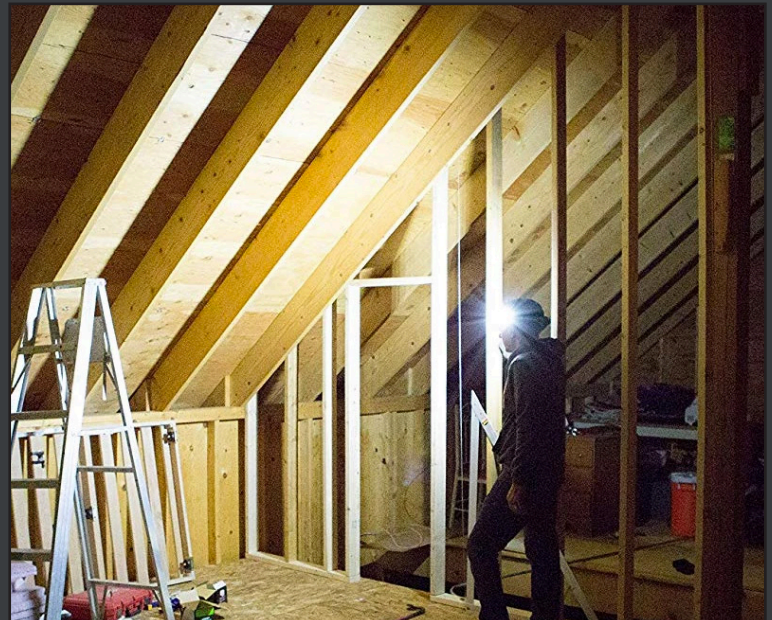

HD SUPPLY
CONSTRUCTION & INDUSTRIAL
BRAVASCO

CALL YOUR LOCAL BRANCH TO PLACE AN ORDER

WWW.BRAVASCO.COM